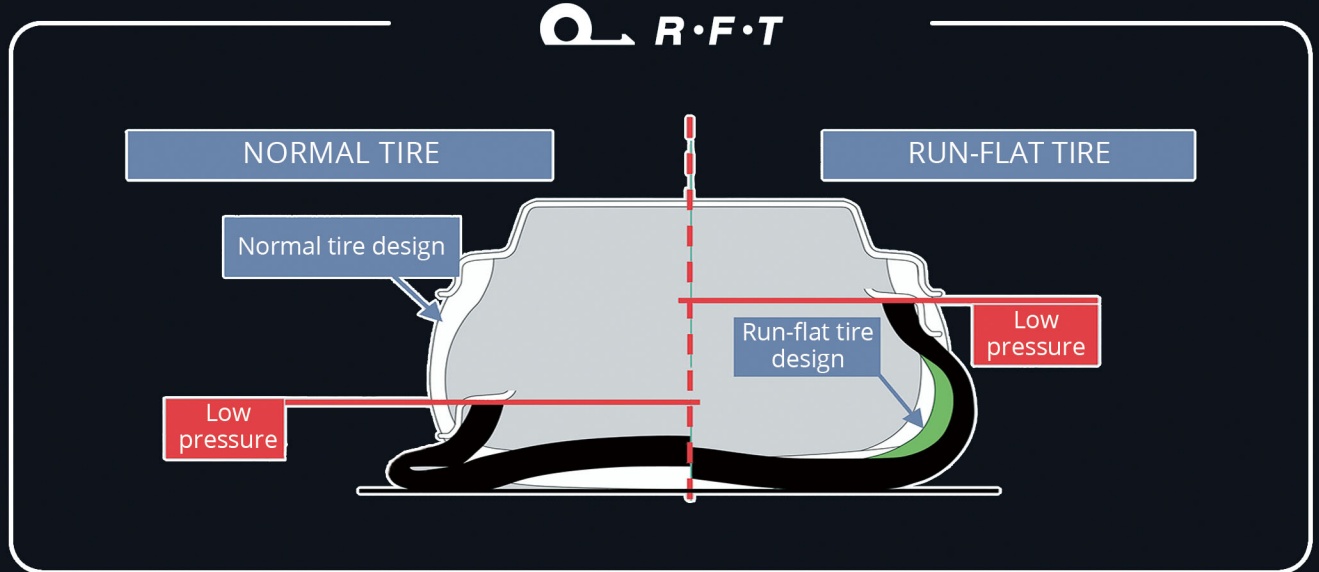

VINMAX run-flat tire is a pneumatic vehicle tire that is designed to resist the effects of deflation when punctured, and to enable the vehicle to continue to be driven at reduced speeds (under 55 mph (89 km/h)), and for limited distances (up to 10 mi (16 km), depending on the type of tire).
The usual standard of performance, especially for military or security vehicles, are the Finabel standards.